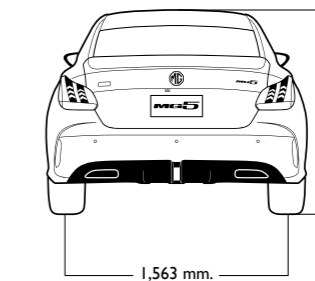

DIMENSIONS